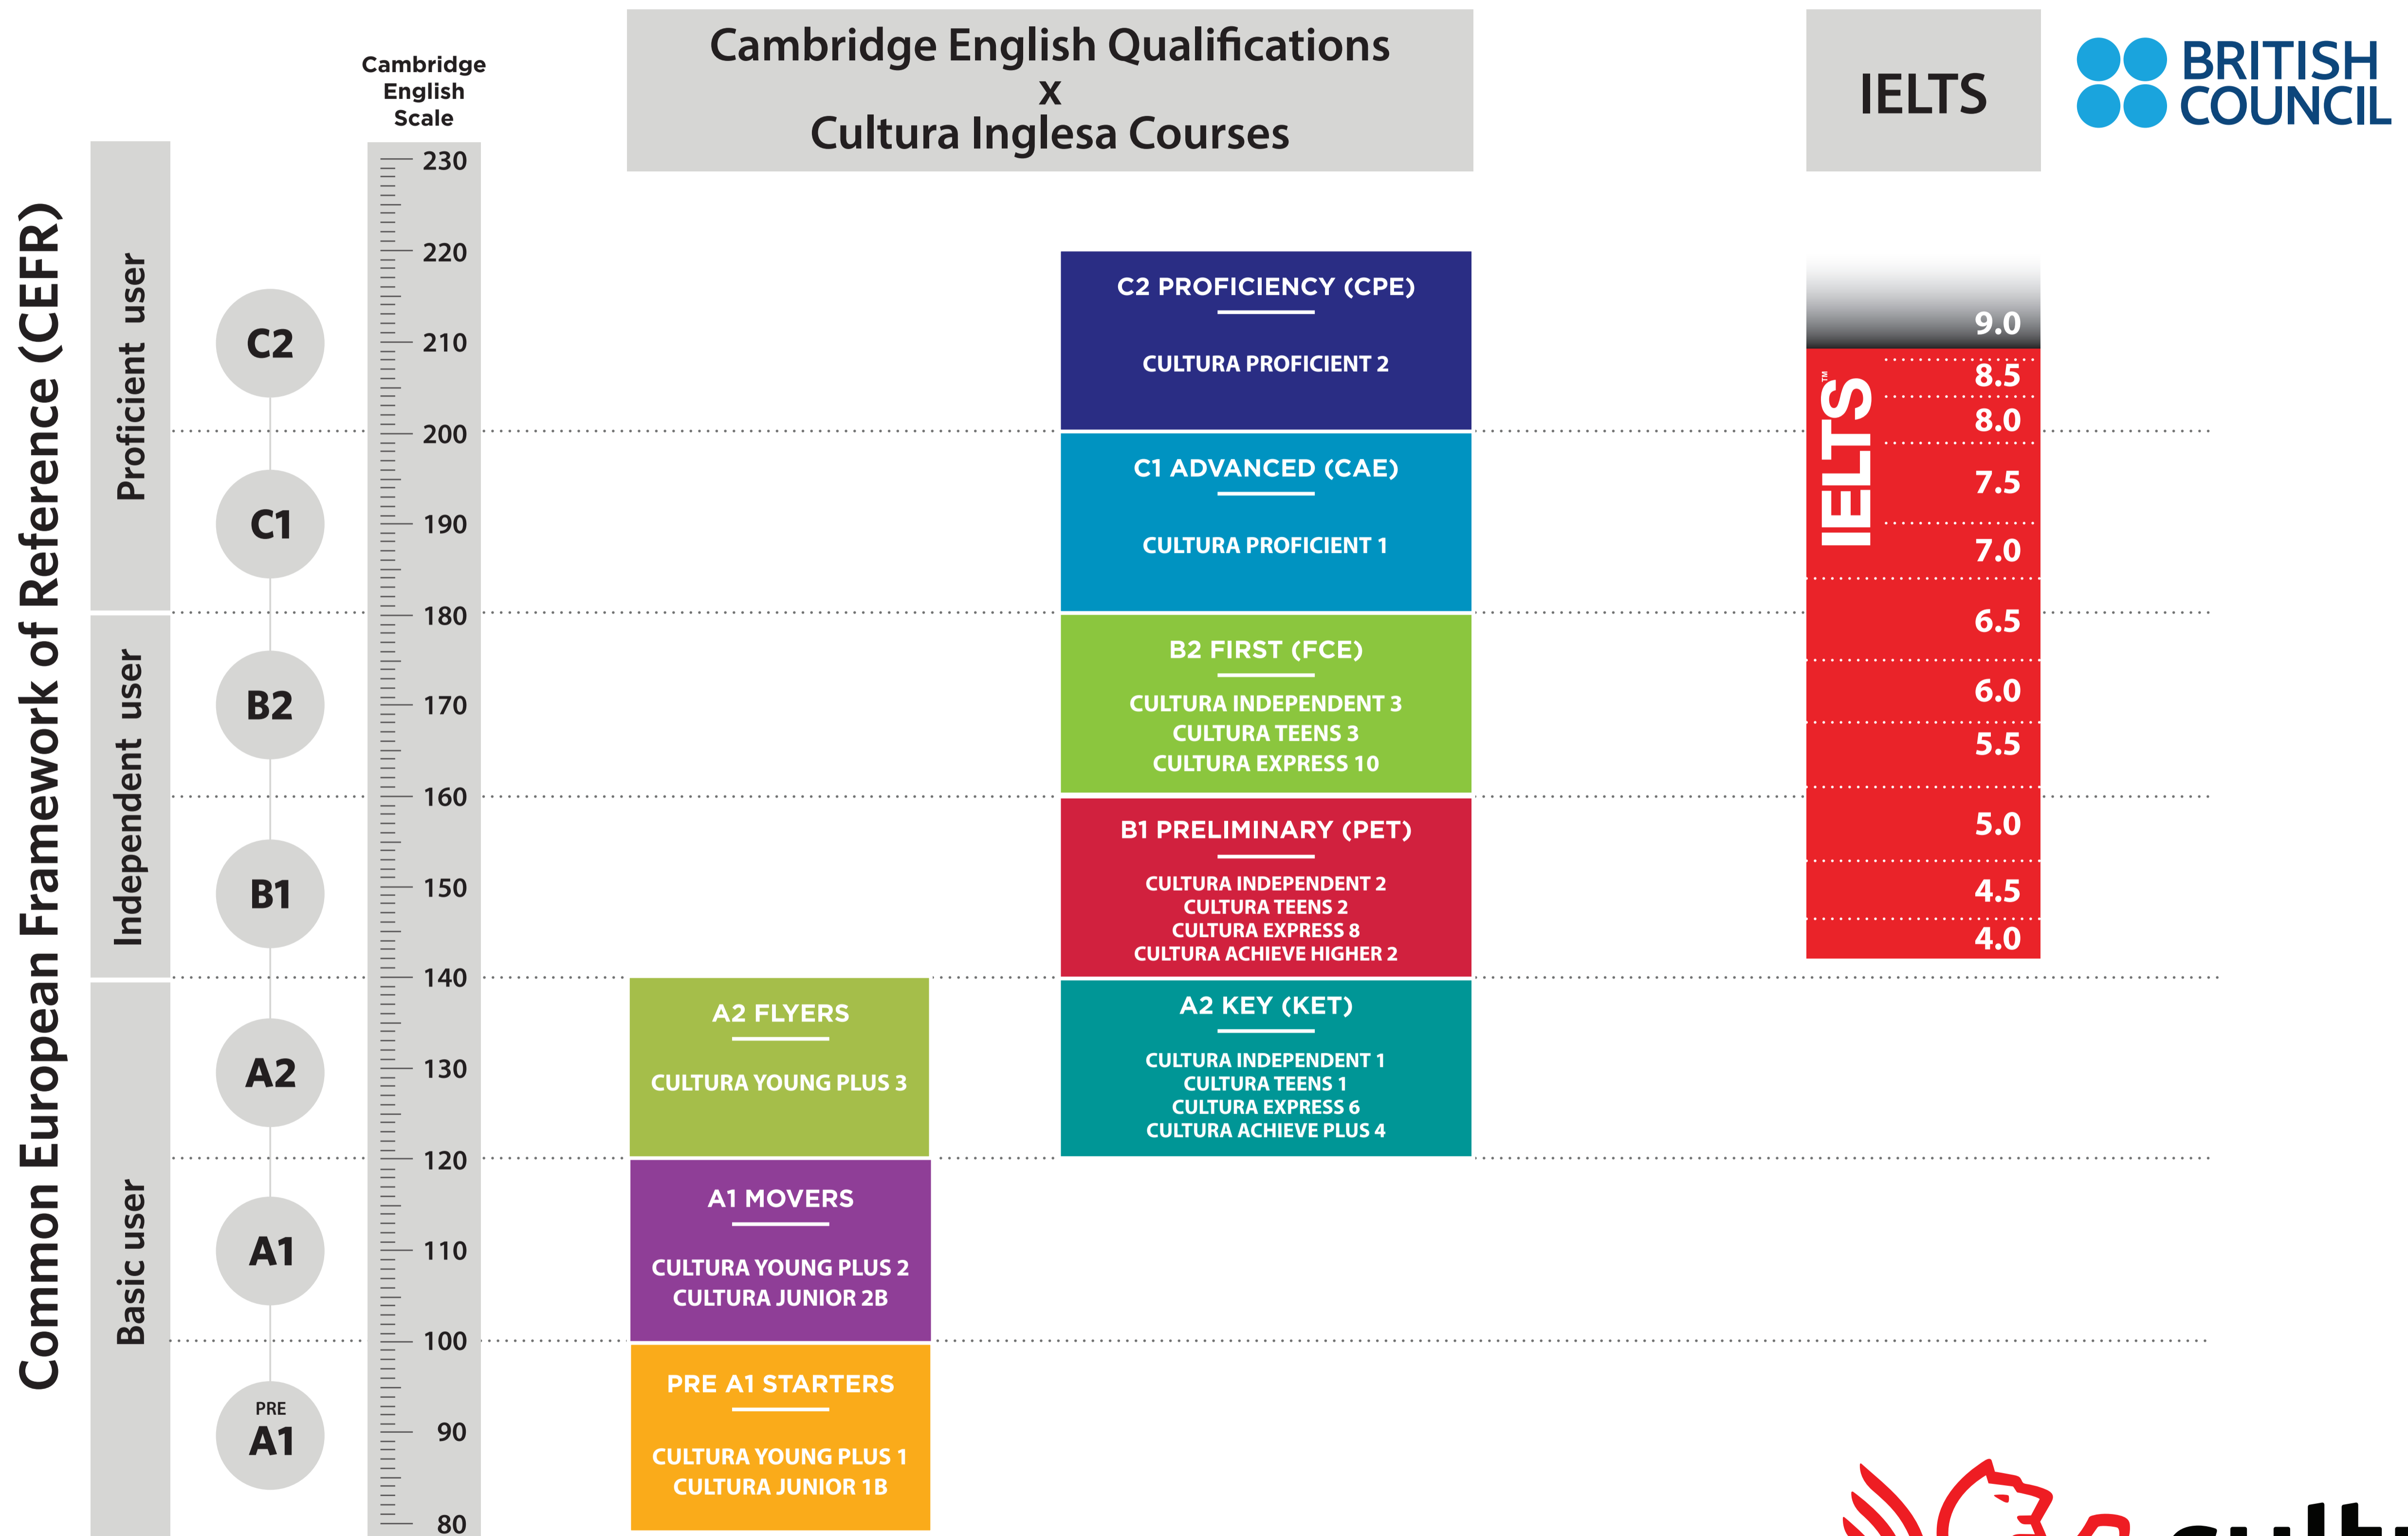

Common European Framework of Reference for Languages (CEFR)

-What level is your exam?

-What is the CEFR?

The CEFR is an international standard for describing any language ability.

For more information about CEFR visit: cambridgeenglish.org/exams-and-tests/cefr/